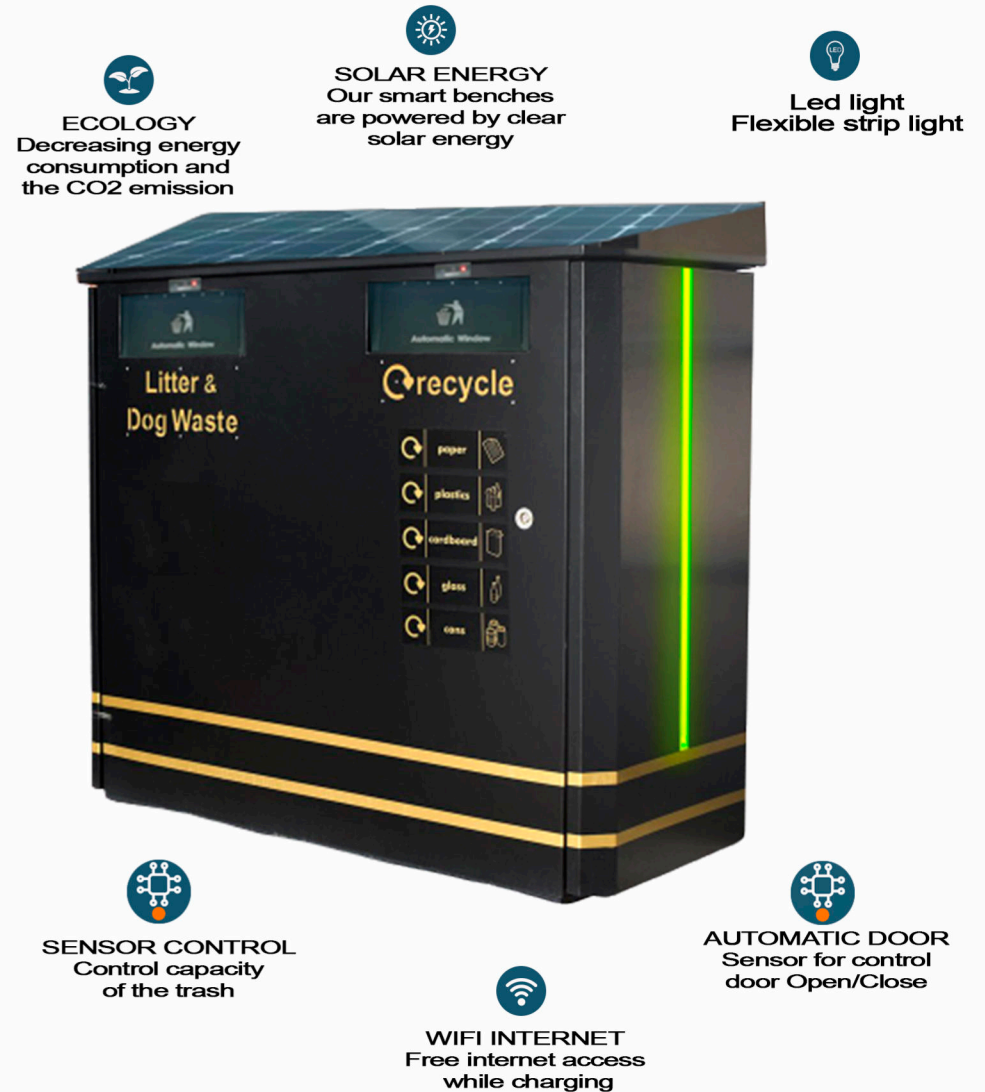

ADLIS

**SMART BENCH
SMART CONTAINER
SMART HOME
SMART SECURITY**

WEIYIN

TECHNOLOGY

DATA SHEET: WYB2010

Characteristics

Model	WYB2010	Appearance	
Size	L-128, W-62, H-101		
N.W.	180KG		
G.W.	200KG		
Certificate	CE ISO		
Function	In sunlight condition, product will charge build-in Li-ion battery by solar panel, and charge cell phones by cables simultaneous. Without sunlight condition, product will charge cell phone by its built-in battery.		
Material	Stainless steel #304 / CAPACITY 120LX2		
Solar panel	Monocrystalline Silicon		
Solar power	110W		
AC power	No		
Controller	MPPT Controller		
Battery type	Li-ion Battery/Li-Op4 Optional		
Working temp.	-20C-40C/-20C-65C		
Battery capacity	12V/55AH		
Sensor Capacity	3		
Sensor Automatic Door	3		
LED light	LED Strip Light / Capacity Control		
Advertising display	NO		
WiFi router	YES		
Bluetooth/speaker	Optional with Smart Voice		
Warranty	1 Year		
Battery notice	The controller works well above -40°C , while the working efficiency of battery is getting less and less under 0°C, when -10°C it already doesn't work. Yet after the temperate rises back to over 0°C, it will work again. Therefore, in very cold winter the chargers on bench don't work. In good sunshine, the battery is fully charged in about 7-8 hours.		

Capacity: 120L x 2

ADLIS 
WEIYIN

A. Description and function:

In sunlight condition, product will charge build-in Li-ion battery by solar panel, and charge cell phones by cables simultaneous. Without sunlight condition, product will charge cell phone by its built-in battery.