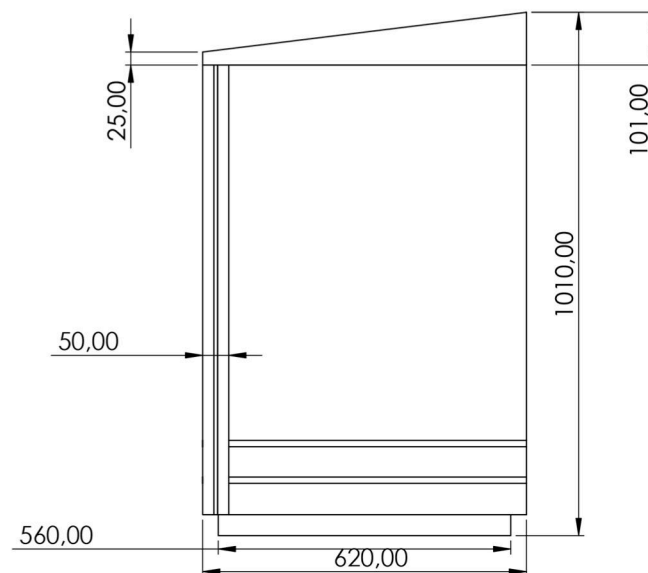

Characteristics

Model	WYB2010	Appearance	
Size	L-128, W-62, H-101		
N.W.	180KG		
G.W.	200KG		
Certificate	CE ISO		
Function	In sunlight condition, product will charge build-in Li-ion battery by solar panel, and charge cell phones by cables simultaneous. Without sunlight condition, product will charge cell phone by its built-in battery.		
Material	Stainless steel #304 / CAPACITY 120LX2		
Solar panel	Monocrystalline Silicon		
Solar power	110W		
AC power	No		
Controller	MPPT Controller		
Battery type	Li-ion Battery/Li-Op4 Optional		
Working temp.	-20C-40C/-20C-65C		
Battery capacity	12V/55AH		
Sensor Capacity	3		
Sensor Automatic Door	3		
LED light	LED Strip Light / Capacity Control		
Advertising display	NO		
WiFi router	YES		
Bluetooth/speaker	Optional with Smart Voice		
Warranty	1 Year		
Battery notice	The controller works well above -40°C , while the working efficiency of battery is getting less and less under 0°C, when -10°C it already doesn't work. Yet after the temperate rises back to over 0°C, it will work again. Therefore, in very cold winter the chargers on bench don't work. In good sunshine, the battery is fully charged in about 7-8 hours.		

Capacity: 120L x 2

ADLIS
WEIYIN