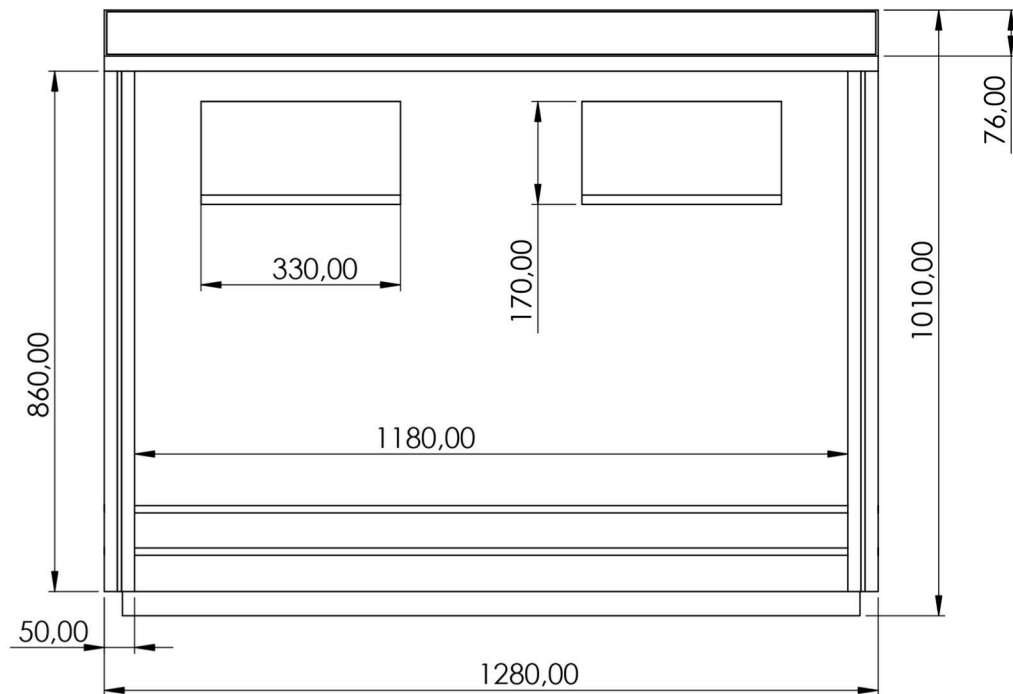

Capacity: 120L x 2

ADLIS 
WEIYIN

A. Description and function:

In sunlight condition, product will charge build-in Li-ion battery by solar panel, and charge cell phones by cables simultaneous. Without sunlight condition, product will charge cell phone by its built-in battery.